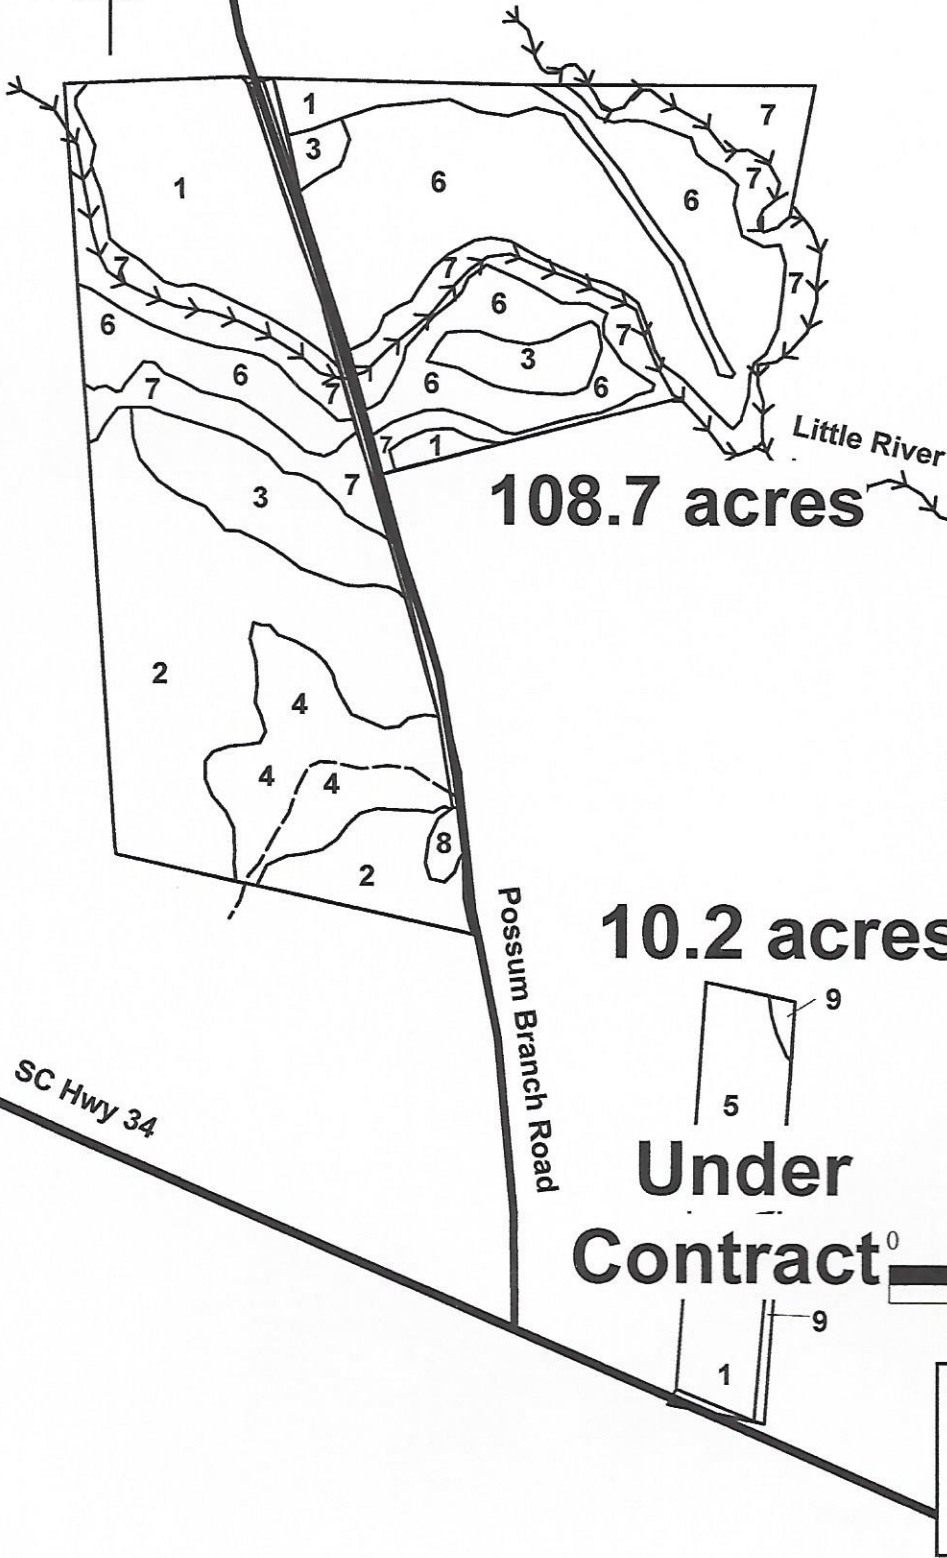

# FOREST TYPE MAP for

## Eckles Tract #2

Possum Branch Road &  
SC Hwy 34  
Fairfield County, SC  
April 29, 2019

Type #	Type	Acres	Age/Estab
1	Planted Pine	18.5	2000
2	Planted Pine	23.1	2001
3	Planted Pine	8.3	2006
4	Planted Pine	8.5	2008
5	Planted Pine	5.2	1990
6	Natural Regen Hwd	30.6	2006
7	SMZ	19.5	40+
8	Flooded	0.5	
9	Open	0.8	
	<u>Public Road R/W</u>	<u>3.90</u>	
	<b>Total</b>	<b>118.90</b>	

### LEGEND

- Property/Type Line
- Paved County Road
- County Road
- Forest Road
- River

File Name: Eckles Tract #2 2014

**10.2 acres**  
**Under Contract**

Drawn By:  
**JOHN C. WILSON**  
WILSON FORESTRY & APPRAISAL, INC  
5732 Maybinton Road  
Whitmire, South Carolina 29178