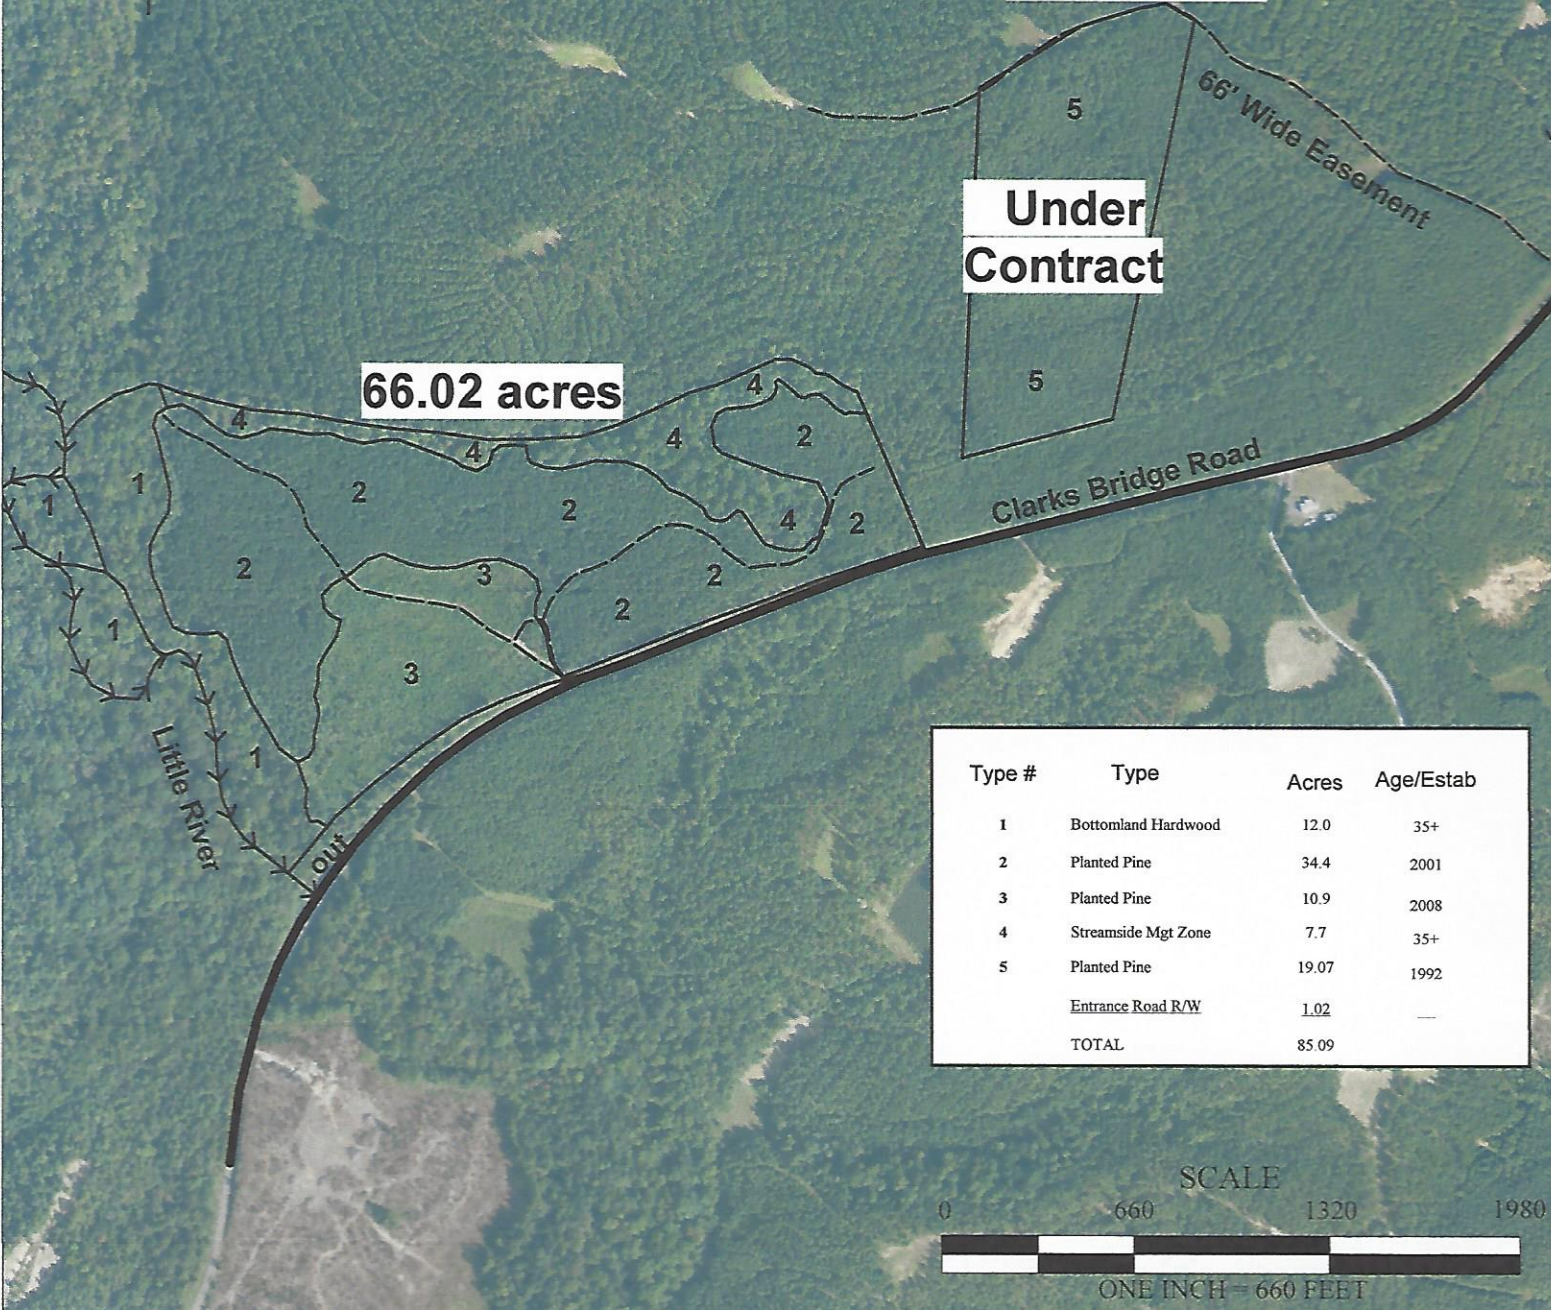

FOREST TYPE MAP for

Eckles Tract #1

Clarks Bridge Road
Fairfield County, SC
April 29, 2019

19.07 acres

**Under
Contract**

66.02 acres

Type #	Type	Acres	Age/Estab
1	Bottomland Hardwood	12.0	35+
2	Planted Pine	34.4	2001
3	Planted Pine	10.9	2008
4	Streamside Mgt Zone	7.7	35+
5	Planted Pine	19.07	1992
	<u>Entrance Road R/W</u>	<u>1.02</u>	—
	TOTAL	85.09	

LEGEND

- Property/Type Line
- County Road
- - - Forest Road

File Name: Eckles Tract#1-2014

Drawn By:
JOHN C. WILSON
WILSON FORESTRY & APPRAISAL, INC
5732 Maybinton Road
Whitmire, South Carolina 29178