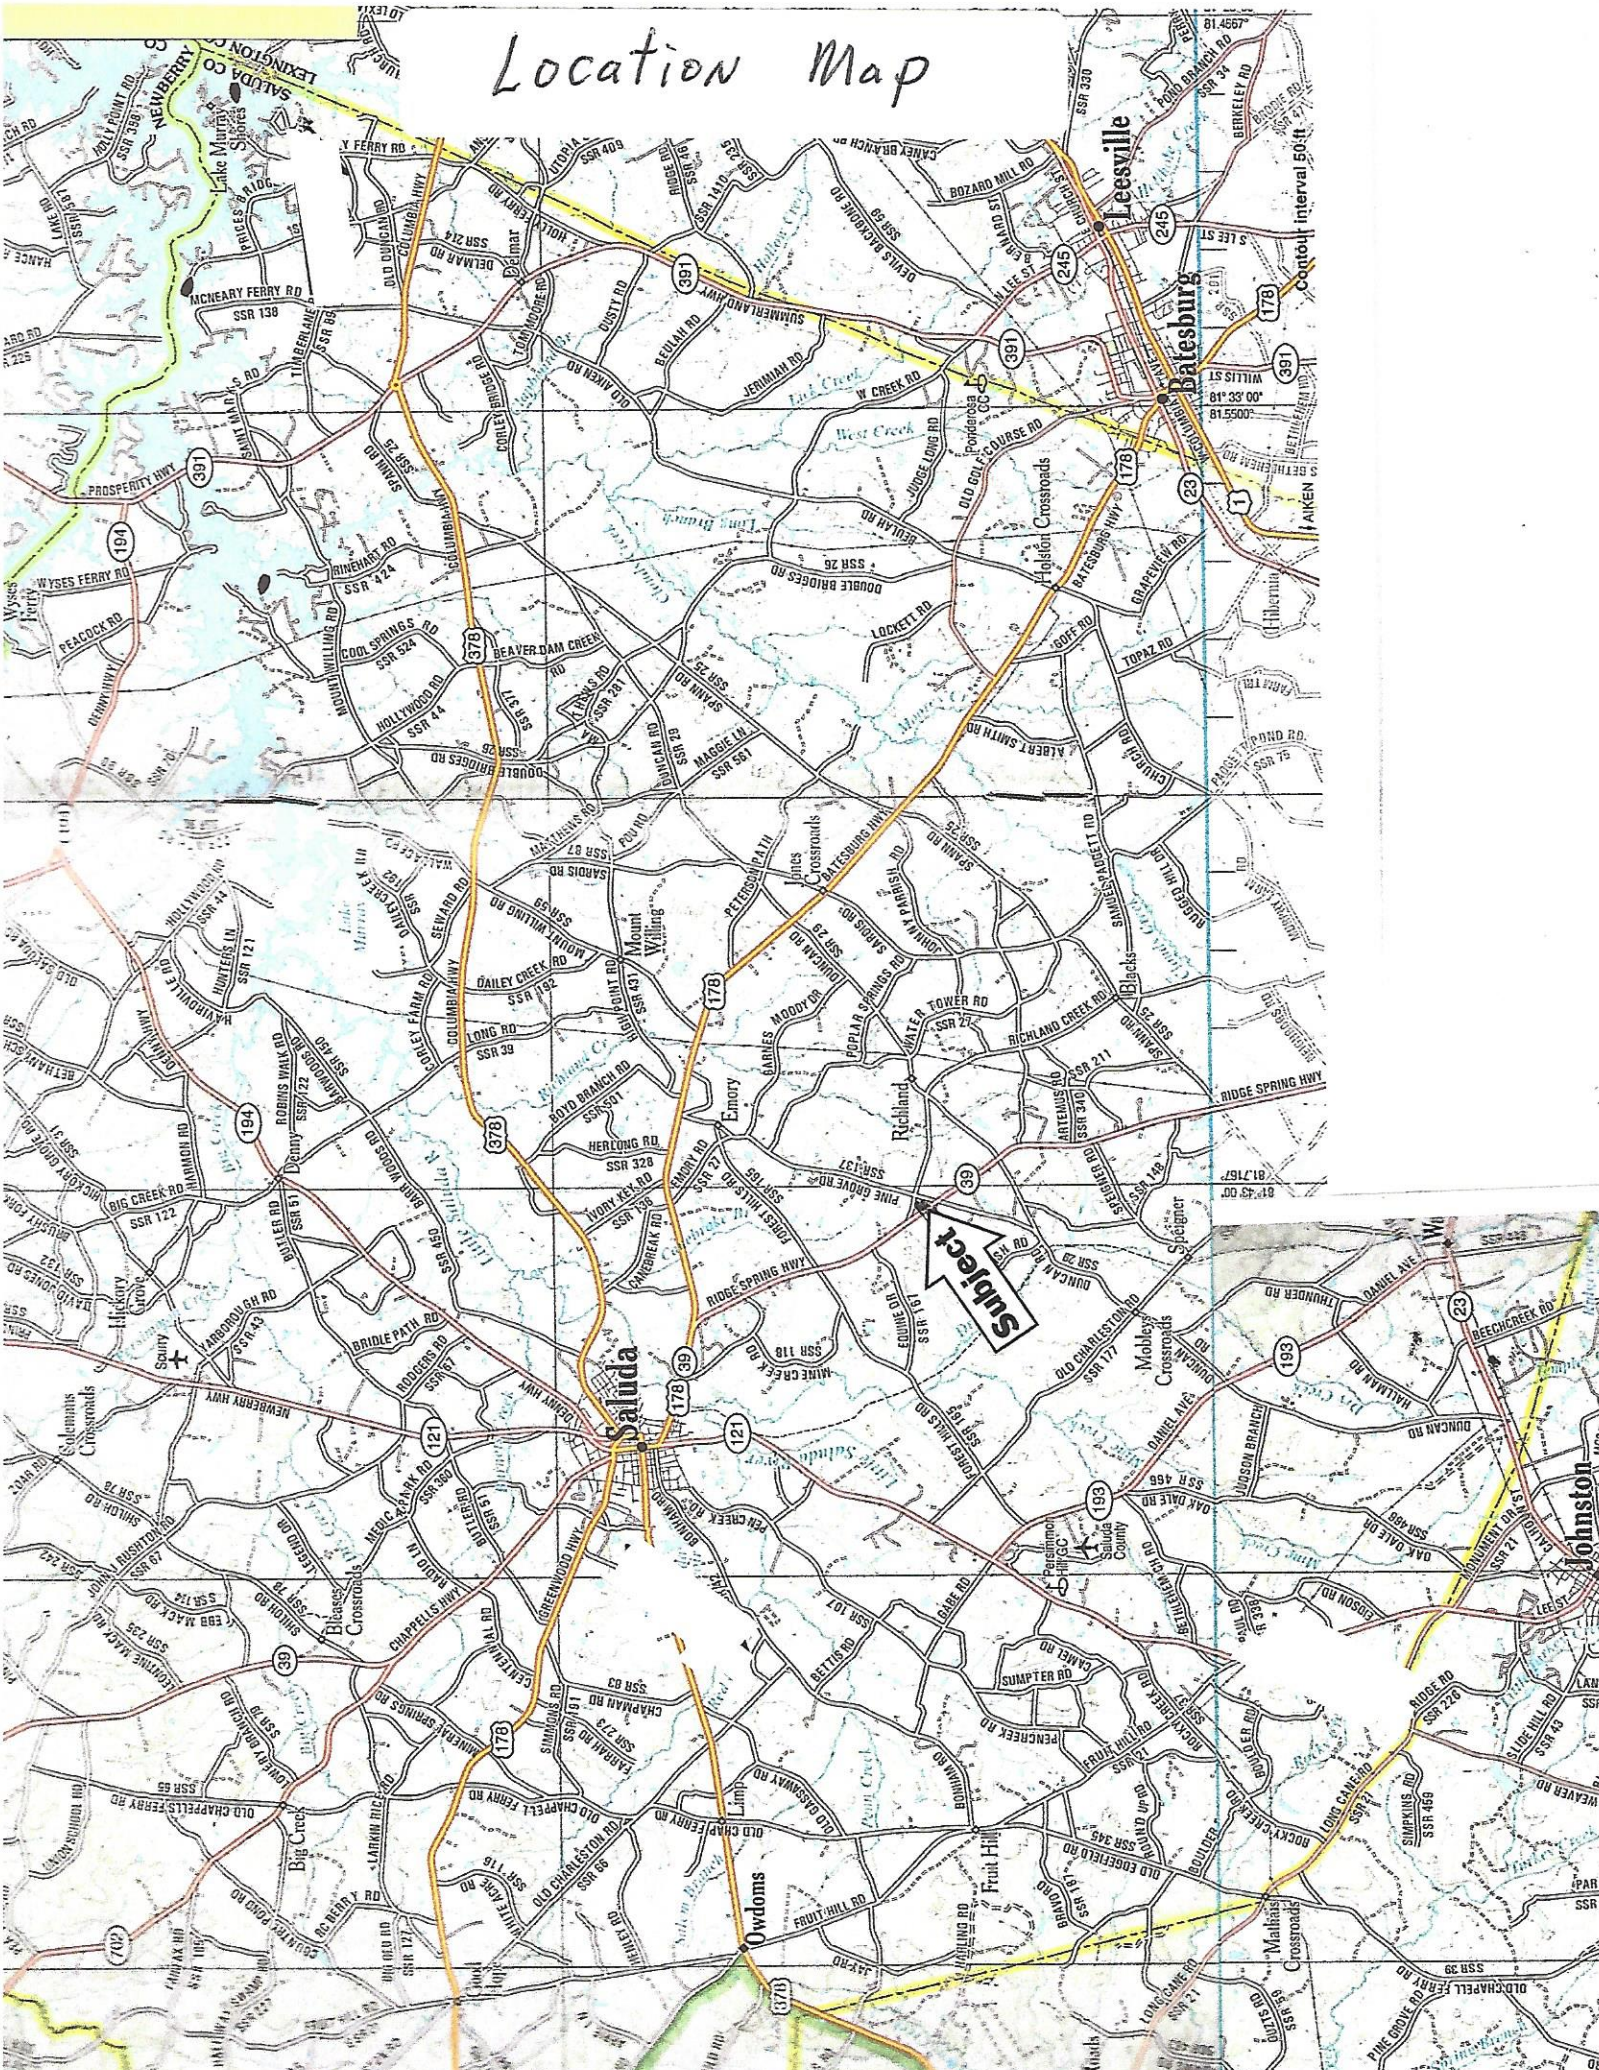

Location Map

Subject

Johnston

Saluda

Leesville

Batesburg

Owdoms

Contour Interval 50-ft